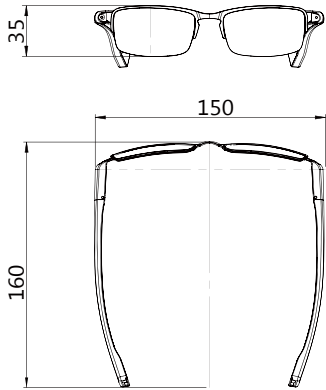

Unit: ±0.5mm

**Specification**

Model	2600FDC-77	1600FDC-77	1800FDC-S-77	1800FDC-D-77
Video Format	H.264 / MJPEG / YUV		MJPEG / YUV	
Resolution Output	Binning		Crop Sensor	
Focus	Infinity			Close-up
Lens	1.83 mm / F 2.0			1.83 mm / F 5.0
Image Sensor	1/6" Digital CMOS Camera			
Microphone	Built-in			
Frame Rate (Max.)	1920x1080@ 30fps MJPG/ 3fps YUV 1280x720@ 30fps MJPG/ 12fps YUV 640x480@ 30fps MJPG/ 30fps YUV 320x240@ 30fps MJPG/ 30fps YUV			
Image Area (mm)	2.7288 x 1.5498			
Pixel Size (µm)	1.4 x 1.4			
Scan Mode	Progressive			
Sensitivity	553 mV/(Lux-sec)			
Dynamic Range	73.3 dB @ 15.5x gain			
Storage Temperature	-30 to 60 Degree C			
Working Temperature	-10 to 45 Degree C			
Interface	USB 2.0 (Compliant with USB Video Class 1.1 standard)			
Operating System	Windows XP, Windows Vista, Window 7, Windows 8			
Power Source	DC 5V (Micro USB OTG B type)			
Power Current	160 mA			
Dimensions (mm)	160 x 150			

SERIES	CONNECTOR	CAMERA TYPE	DISPLAY	LENSES	Focus	LENS
HS Hidden	<b>UVC Signal</b>	<b>Crop Sensor Type</b>	FD 1080p	C Transparent	<b>Crop Sensor Type</b>	49 3.4 mm / F 2.8 (49°)
	D USB 2.0 Type A	1800 MJPEG / YUV			S Infinity	77 1.83 mm / F 2.0 (77°)
	M USB 2.0 Micro Type B (OTG)	<b>Binning Type</b>			D Close-up	1.83 mm / F 5.0 (77°)
	T USB 2.0 Type C	1600 MJPEG / YUV			<b>Binning Type</b>	
		2600 MJPEG / YUV / H.264			N/A Infinity	

Camera for different application

Model	2600FDC-77	1600FDC-77	1800FDC-S-77	1800FDC-D-77
H.264 video format	support	N/A	N/A	N/A
Resolution output	Binning		Crop sensor	Crop sensor
Application	Spy		Spy	Read screen text
Lens	1.83 mm / F 2.0		1.83 mm / F 2.0	1.83 mm / F 5.0
Focus distance (mm)	infinity		infinity	400